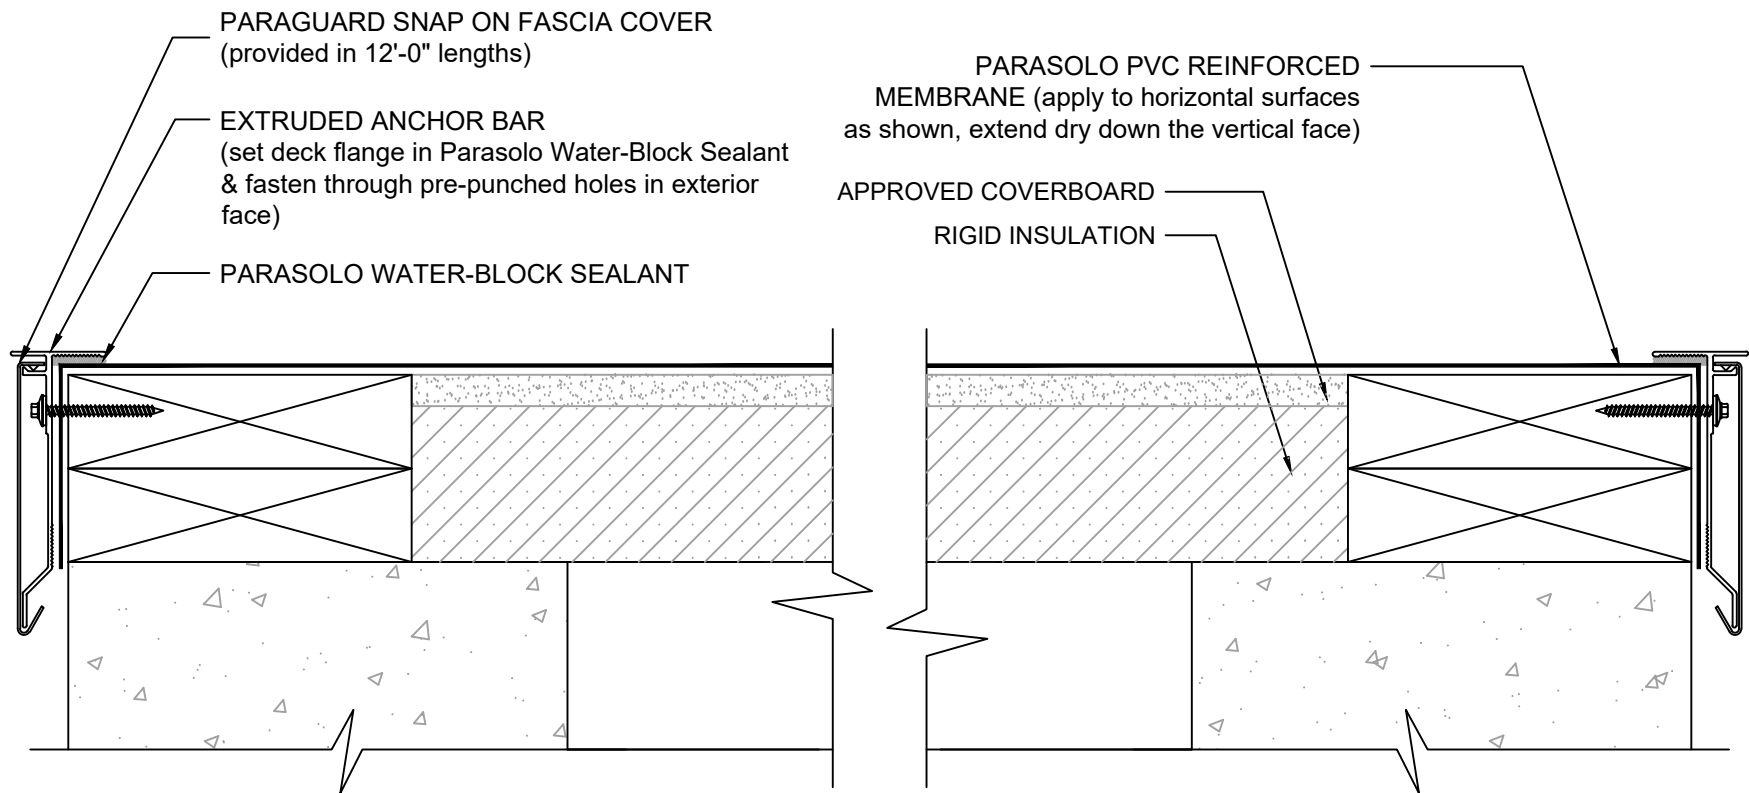

PARASOLO PARAGUARD EXTRUDED SP DRIP EDGE

PARASOLO PVC ROOF MEMBRANE - RIGID INSULATION (ALL SYSTEMS)

NOTES:

1. FASCIA FASTENERS ARE PROVIDED WITH THE PARAGUARD SP DRIP EDGE SYSTEM.
2. THE CARPENTRY AND METAL WORK SHOWN DEPICTS SHOP FABRICATION AND JOB-SITE ASSEMBLY. THESE COMPONENTS SHOULD BE DESIGNED/FABRICATED/INSTALLED ACCORDING TO GENERALLY ACCEPTED INDUSTRY PRACTICES, STANDARDS, AND APPROVALS.
3. DISSIMILAR METAL TYPES SUBJECT TO ELECTROLYTIC REACTION SHOULD BE PHYSICALLY SEPARATED.
4. REQUIREMENTS AND RECOMMENDATIONS DETAILED IN CURRENT SIPLAST SPECIFICATIONS SHALL APPLY IN ADDITION TO THE ABOVE DRAWING.